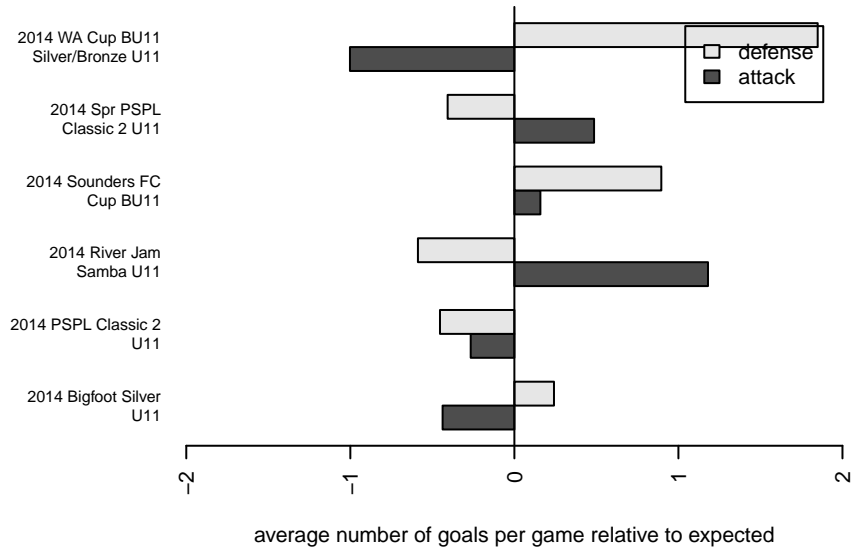

**attack and defense variance (black dot)
relative to other teams
and top 10 in region**

**attack and defense rating
relative to others at age
and all opponents in last 13 months**

Performance relative to 13 month average