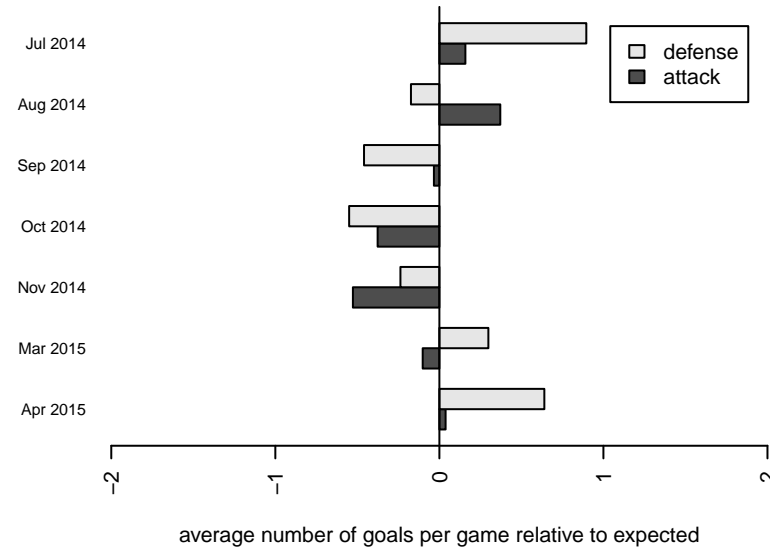

Performance relative to 13 month average