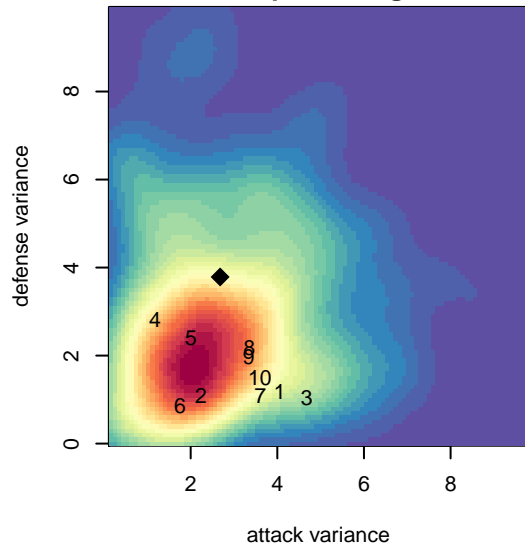

**attack and defense variance (black dot)
relative to other teams
and top 10 in region**

**attack and defense rating
relative to others at age
and all opponents in last 13 months**

Performance relative to 13 month average