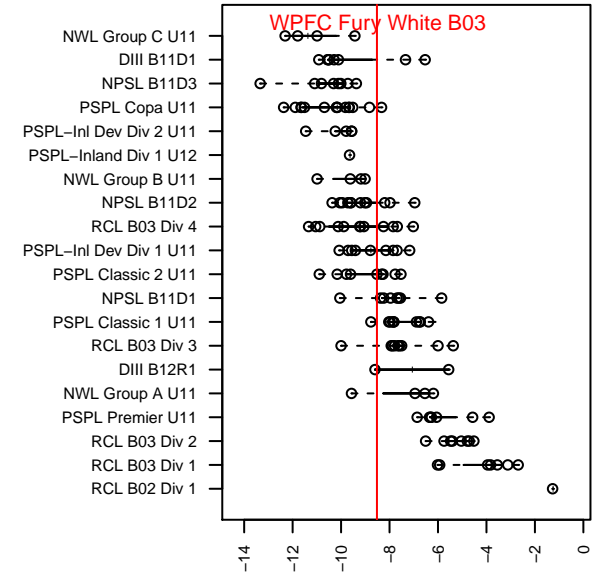

**attack and defense variance (black dot)
relative to other teams
and top 10 in region**

**attack and defense rating
relative to others at age
and all opponents in last 13 months**

Performance relative to 13 month average